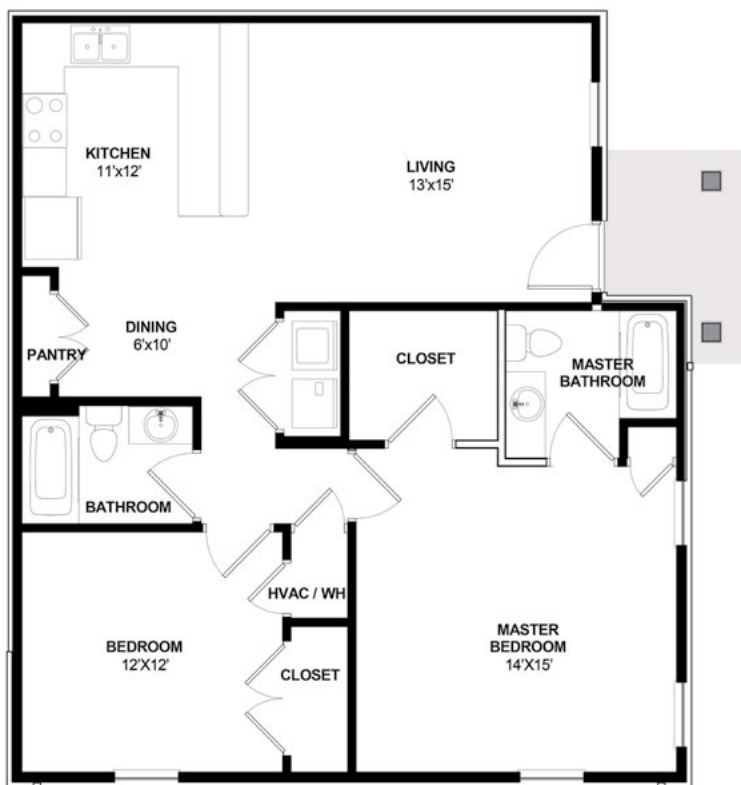

THE WILLOW

2 bedroom / 2 bath 1,100 SF villa

*PRICE:

DATE:

DOWNSTAIRS (ONE STORY)

*Price subject to change depending on market conditions. Listed price good for seven days after written date. Actual floor plans are subject to minor changes depending on available options.